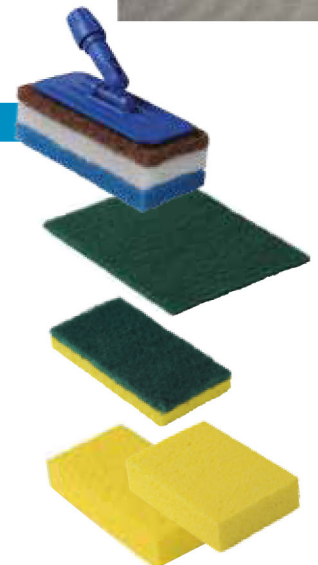

additional sizes available

**Gray Floor Pad** Cleans light dirt and scuff marks. Ideal for use on automatic scrubbers.

Item	Size	Description	Use for	RPM	Pack
230317	17"	Gray Floor Pad	Cleaning	up to 1500 RPM	5 per cs.
230320	20"	Gray Floor Pad	Cleaning	up to 1500 RPM	5 per cs.
230321	21"	Gray Floor Pad	Cleaning	up to 1500 RPM	5 per cs.
230327	27"	Gray Floor Pad	Cleaning	up to 1500 RPM	2 per cs.

additional sizes available

**Sand Screen Discs** For sanding old finish on hardwood floors before new finish is applied.  
60/80/100/120 Grits

Item	Size	Description	Use for	Pack
234019	19"	60 Grit Sand Screen	Sanding hardwood floors	10 per cs.
234119	19"	80 Grit Sand Screen	Sanding hardwood floors	10 per cs.
234319	19"	100 Grit Sand Screen	Sanding hardwood floors	10 per cs.
234419	19"	120 Grit Sand Screen	Sanding hardwood floors	10 per cs.

additional sizes available

**Utility Pad Holder and Pads / Sponges**

Item	Description	Size	Pack
236000	Pad Holder with 3 Pads (Brown/White/Blue)	4.5" x 10"	4 per cs.
236002	Brown Utility Pad (Heavy Duty)	4.5" x 10"	20 per cs.
236003	Blue Utility Pad (Medium Duty)	4.5" x 10"	20 per cs.
236004	White Utility Pad (Light Duty)	4.5" x 10"	20 per cs.
236025	Green Medium Duty Scour Pads	6" x 9"	60 per cs.
360002	Combo Sponge/Scrubber Medium Duty	6.25" x 3.18"	40 per cs..
360015	Large Sponge, Cellulose	7.5" x 4.2"	24 per cs.
360018	Large Sponge, Polyester Double Cell Foam	7.5" x 4.2"	24 per cs.