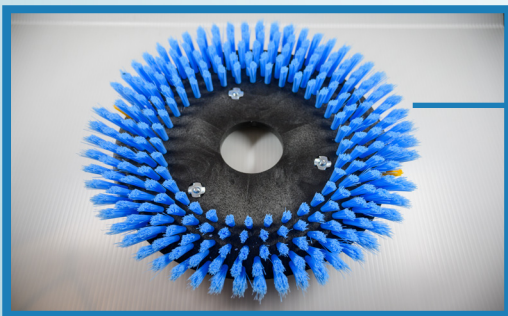

MACHINE SPECIFICATIONS:

- Cleaning Width: 14 in
- Working Time: 90 mins
- Working Capacity: 10,764 Sq.Ft./ Hour
- Brush Diameter: 11 in
- Brush Speed: 180 RPM
- Brush Pressure: 28.7 lb. maxs
- Power: 90W
- Solution Tank Capacity: 0.7 gal
- Recovery Tank Capacity: 1.0 gal
- Machine Length: 14.6 in
- Machine Width (Without Squeegee): 14.2 in
- Machine Height: 48.8 in
- Battery Voltage: 36V
- Battery MAX Capacity: 5.2 Ah
- Machine Weight with Batteries: 34 lbs
- Sound: <68 db
- Warranty: 1 Year

Item #240102
Order Yours Today!

Deep Restoration Cleaning